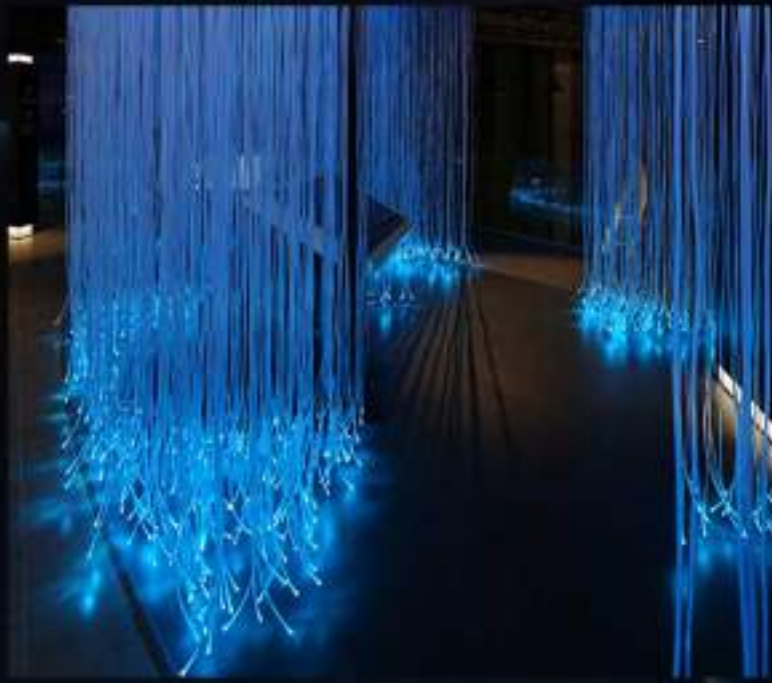

WHY F.O.

Fiber optic lights are easily customisable as per your design requirements. We have vast experience in executing challenging installations in realising your vision for the project.

These are plastic optical fibers connected with illuminator light source to one end. The fibers just carry the light & hence no worries of electric supply through the wires as in cables.

They can be used both indoors & outdoors, only the light illuminators need to be IP rated as per project requirements. Two types of Fibers are available - End glow & Side Glow.

LIGHTS THAT CAN BE
SHAPED AS PER
YOUR DESIGN...!